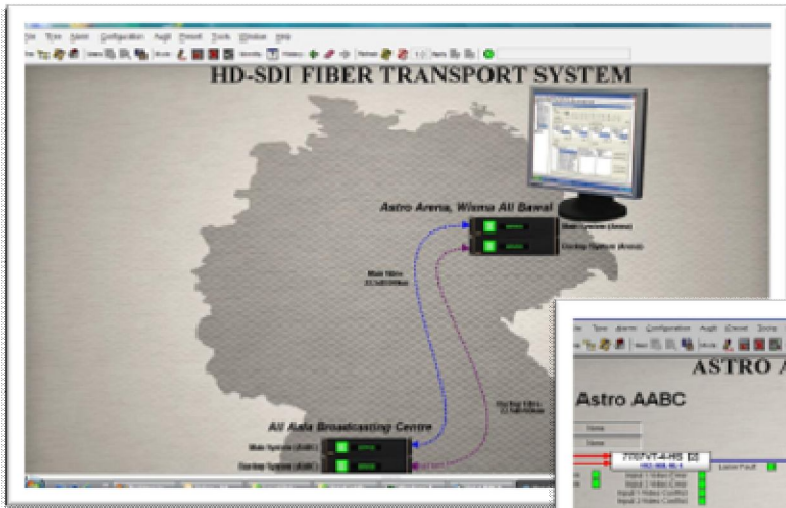

Bu using the system Astro can stream their live content from Astro Arena studio in Petaling Jaya for broadcast through their satellite network system.

Astro Arena

Astro AABC

Inter-racking

VistaLINK PRO NMS

The equipment involve is as below;

- i. Evertz quad HD fiber transmitter & receiver
- ii. DWDM Mux & Demux
- iii. Gigabit Ethernet fiber transceiver
- iv. VistaLink monitoring with graphing mapping & web support

The optical transport system design to use main and redundancy path in o-ring network config (fiber network provided by TM) to ensure the availability of the on air channel if anything happen to dark fiber.