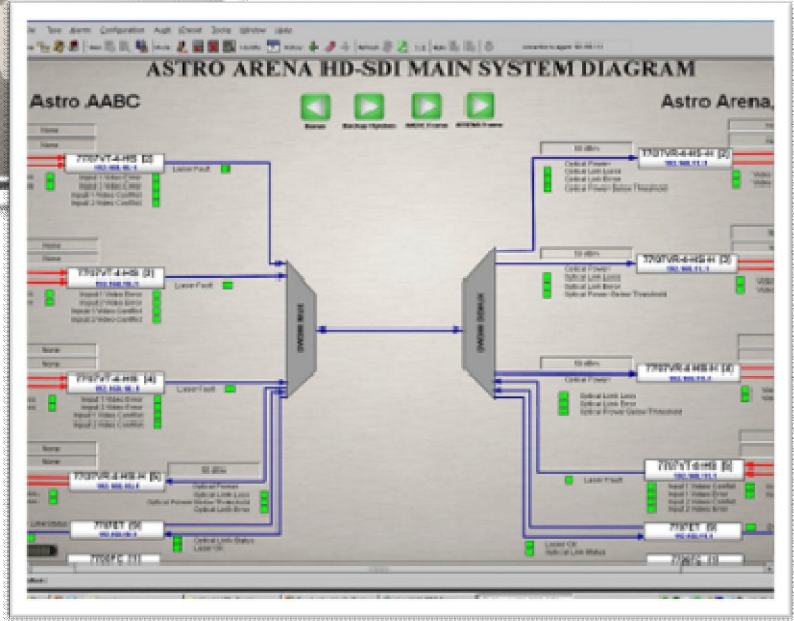

Bu using the system Astro can stream their live content from Astro Arena studio in Petaling Jaya for broadcast through their satellite network system.

Astro Arena

Astro AABC

Inter-racking

VistaLINK PRO NMS

The equipment involve is as below;

- i. Evertz quad HD fiber transmitter & receiver
- ii. DWDM Mux & Demux
- iii. Gigabit Ethernet fiber transceiver
- iv. VistaLink monitoring with graphing mapping & web support

The optical transport system design to use main and redundancy path in o-ring network config (fiber network provided by TM) to ensure the availability of the on air channel if anything happen to dark fiber.